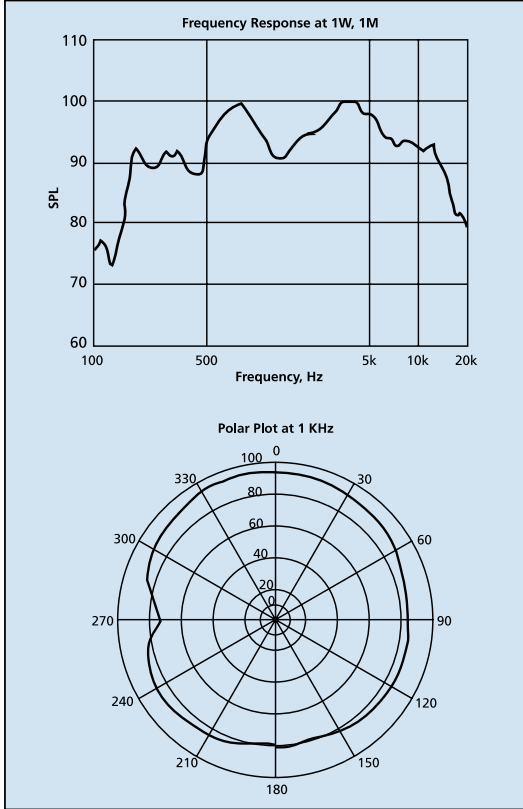

30 Watt Music Horn providing excellent music reproduction as well as clear speech. Ideal for leisure centres, swimming pools, stadiums, etc, as well as for background music applications. Weatherproof. Complete with 100 volt line transformer, 8 ohm version available by request. BS 5839, part 8 compliant version is also available. Supplied with multicore flying lead and stainless steel bracket.

- ★ Up to 112 dB(A) at 30 Watts at 1 metre.
- ★ 30 Watts.
- ★ IP54.
- ★ ABS plastic body, painted metal grille.
- ★ 100V line transformer or 8 ohm version.
- ★ BS5839, part 8 compliant option.

Specification

Rated power, Watts:	30			
Material:	ABS plastic/painted metal grille			
Colour/finish:	Cream			
Sound pressure level, power Watts/1m, dB:	112			
Sound pressure level, 1 Watt/1m, dB:	97			
Nett weight, Kg:	3.7			
IP rating:	54			
Max/min ambient temperature range degrees°C:	-20°C to +60°C			
Effective frequency range:	125-15,000			
Dispersion at 1000 Hz, degrees° conical:	150			
Mounting:	Stainless steel bracket			
Terminal:	Multicore cable 500mm			
Transformer tapings – impedance:	Ohms	100V	70V	50V
	83	-	-	30W
	165	-	30W	15W
	330	30W	15W	7.5W
	670	15W	7.5W	3.8W
	1.3k	7.5W	3.8W	1.9W
Impedance, ohms:	8 ohm on request			