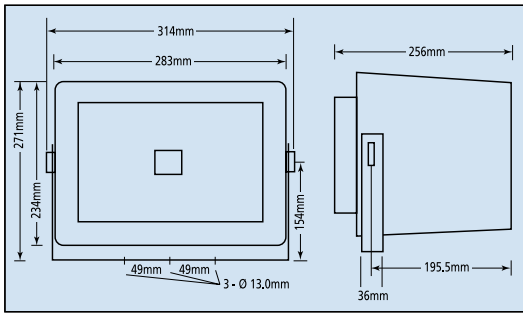

- ★ Up to 112 dB(A) at 30 Watts at 1 metre.
- ★ 30 Watts.
- ★ IP54.
- ★ ABS plastic body, painted metal grille.
- ★ 100V line transformer or 8 ohm version.
- ★ BS5839, part 8 compliant option.

Specification

Rated power, Watts:	30			
Material:	ABS plastic/painted metal grille			
Colour/finish:	Cream			
Sound pressure level, power Watts/1m, dB:	112			
Sound pressure level, 1 Watt/1m, dB:	97			
Nett weight, Kg:	3.7			
IP rating:	54			
Max/min ambient temperature range degrees°C:	-20°C to +60°C			
Effective frequency range:	125-15,000			
Dispersion at 1000 Hz, degrees° conical:	150			
Mounting:	Stainless steel bracket			
Terminal:	Multicore cable 500mm			
Transformer tapings – impedance:	Ohms	100V	70V	50V
	83	-	-	30W
	165	-	30W	15W
	330	30W	15W	7.5W
	670	15W	7.5W	3.8W
	1.3k	7.5W	3.8W	1.9W
Impedance, ohms:	8 ohm on request			