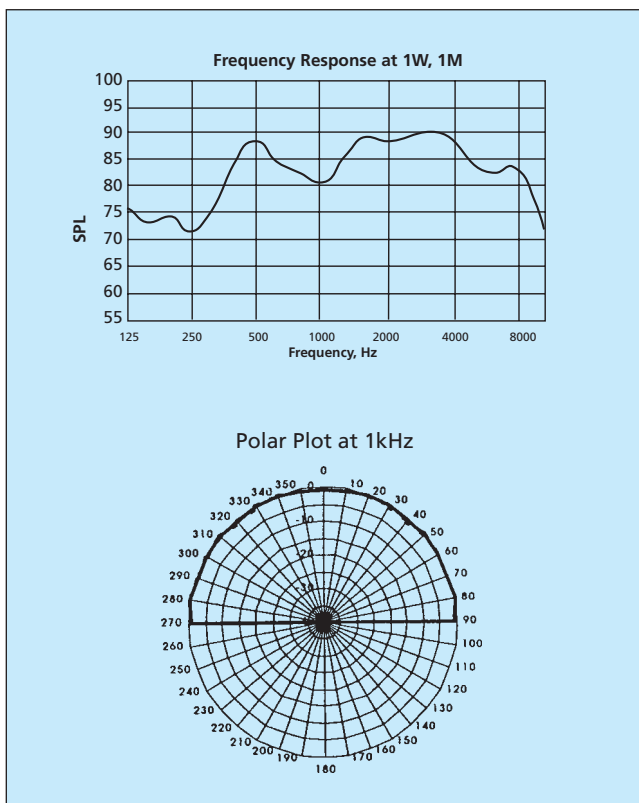

For ease of installation, the units incorporate a user-friendly fixing method and are supplied with a 100 volt line transformer.

The MC-4FT is supplied with a firedome which can be fitted into a ceiling prior to the drive assembly, giving the advantage of hard wiring through 2 x 20mm gland entries.

## Specification

**MC-4**

Rated power, Watts:	10 Watts
Material:	Mild Steel
Colour/finish:	White
Sound pressure level, power Watts/1m dB: at 1Watt at 1m:	100 90
Nett weight, Kg:	0.9 (1.5 with firedome)
Max/min ambient temperature:	-20°C to +50°C
Effective frequency range, Hz:	140-14,000Hz
Dispersion at 1000hz. deg.:	140
Ceiling cutout (T version): (FT version):	Ø 120mm Ø 110mm
Terminations:	Ceramic block
Mounting:	Mounting Bracket
Transformer power tappings:	0.75, 1.5, 3.0, 6.0, 10
Input impedance, ohms:	13.33k, 6.6k, 3.3k, 1.66k, 1.0k
Impedance, ohms:	8.0
Additions to BS 5839 pt 8 unit:	High temperature cable for unit wiring. Thermal fuse.