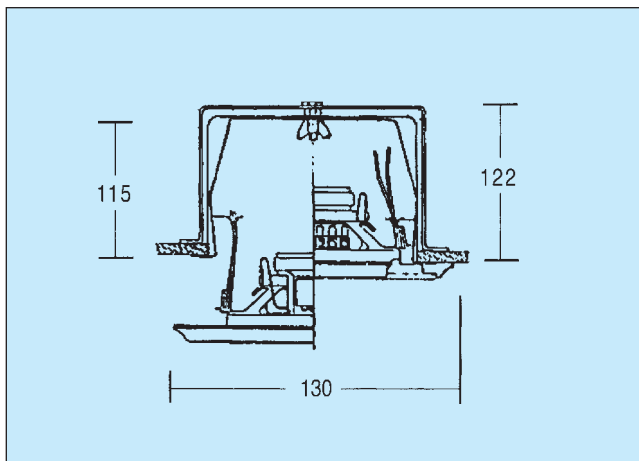

For ease of installation, the units incorporate a user-friendly fixing method and are supplied with a 100 volt line transformer.

The MC-4FT is supplied with a firedome which can be fitted into a ceiling prior to the drive assembly, giving the advantage of hard wiring through 2 x 20mm gland entries.

The MC-4FT is supplied compliant to BS5839, part 8.

- ★ Up to 100 dB(A) at 10 Watts at 1 metre.
- ★ 10 Watts.
- ★ BS5839, part 8 compliant version available.
- ★ Mild steel.
- ★ 100V line transformer.

**NEXT**<sup>TM</sup>  
**2**  
**TWO**  
*Loudspeakers*

## Specification

**MC-4**

Rated power, Watts:	10 Watts
Material:	Mild Steel
Colour/finish:	White
Sound pressure level, power Watts/1m dB: at 1Watt at 1m:	100 90
Nett weight, Kg:	0.9 (1.5 with firedome)
Max/min ambient temperature:	-20°C to +50°C
Effective frequency range, Hz:	140-14,000Hz
Dispersion at 1000hz. deg.:	140
Ceiling cutout (T version): (FT version):	Ø 120mm Ø 110mm
Terminations:	Ceramic block
Mounting:	Mounting Bracket
Transformer power tappings:	0.75, 1.5, 3.0, 6.0, 10
Input impedance, ohms:	13.33k, 6.6k, 3.3k, 1.66k, 1.0k
Impedance, ohms:	8.0
Additions to BS 5839 pt 8 unit:	High temperature cable for unit wiring. Thermal fuse.