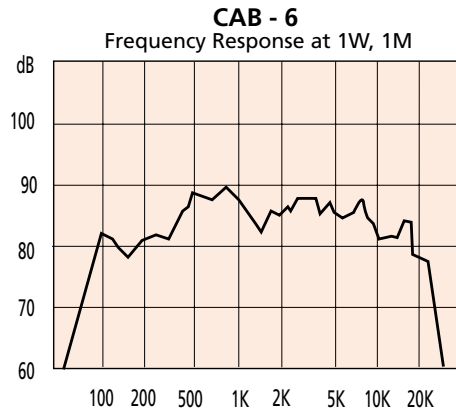

The CAB-6 is an attractive 6 Watt wood effect wall mounted loudspeaker for excellent speech and music reproduction, available in teak and black finishes. Installation is made easy by an adjustable bearer allowing the model to be fitted on the most uneven surfaces. This unit comes complete with adjustable tapings on the line transformer.

The following items can be fitted on request; volume control, channel selection switch, restoration relay.

- ★ 98 dB(A) at 6 Watts at 1 metre.
- ★ Up to 6 Watts.
- ★ Veneered board.
- ★ Adjustable bearer.
- ★ 100V line transformer or 8 Ohm version.

Certificate No. Q5501

CAB - 6	
Rated power, watts	6
Material	Veneered Board
Colour / finish	Teak/Black
Sound pressure level, power watts / 1m, dB	98
Sound pressure level, 1 watt / 1m, dB	90
Net weight, Kg	2.2
Effective frequency range, Hz	110-12,000
Dispersion at 1,000hz, degrees° conical	140
Mounting	Screws/bearer
Terminal	Spring Clamp
Transformer power tapings, watts	0.75, 1.5, 3, 6
Imput impedance standard model, ohms	13.33k, 6.66k, 3.33k, 1.66k
Ambient temperature:	-5°C to +40°C