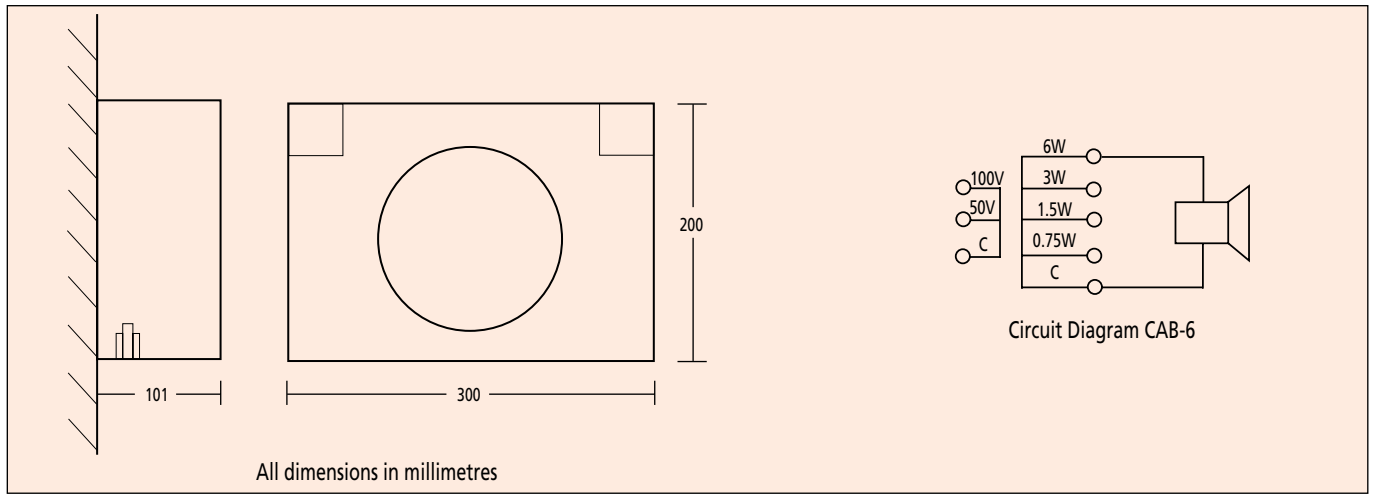

The CAB-6 is an attractive 6 Watt wood effect wall mounted loudspeaker for excellent speech and music reproduction, available in teak and black finishes. Installation is made easy by an adjustable bearer allowing the model to be fitted on the most uneven surfaces. This unit comes complete with adjustable tapings on the line transformer.

The following items can be fitted on request; volume control, channel selection switch, restoration relay.

- ★ 98 dB(A) at 6 Watts at 1 metre.
- ★ Up to 6 Watts.
- ★ Veneered board.
- ★ Adjustable bearer.
- ★ 100V line transformer or 8 Ohm version.

Certificate No. Q5501

CAB - 6	
Rated power, watts	6
Material	Veneered Board
Colour / finish	Teak/Black
Sound pressure level, power watts / 1m, dB	98
Sound pressure level, 1 watt / 1m, dB	90
Net weight, Kg	2.2
Effective frequency range, Hz	110-12,000
Dispersion at 1,000hz, degrees° conical	140
Mounting	Screws/bearer
Terminal	Spring Clamp
Transformer power tapings, watts	0.75, 1.5, 3, 6
Imput impedance standard model, ohms	13.33k, 6.66k, 3.33k, 1.66k
Ambient temperature:	-5°C to +40°C