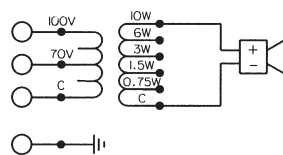

NEW MC-5T/MC-5FT INSTALLATION INSTRUCTIONS

EQUIPMENT SUPPLIED

NEW MC-5T

NEW MC-5FT

LINE CONNECTION

NEW MC-5T

FIREDOME

NEW MC-5FT

MAIN UNIT

MOUNTING

NEW MC-5T

NOTE CORRECT ORIENTATION OF SUSPENSION SPRINGS

NTM016TL

MOUNTING

NEW MC-5FT

NOTE CORRECT ORIENTATION OF SUSPENSION SPRINGS