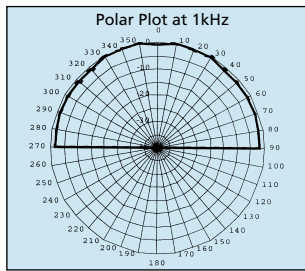

Specifications

	MC-5T	MC-5FT
Power, Watts:	10	10
Material:	Mild Steel	Mild Steel
Colour/finish:	White RAL 9010	White RAL 9010
Sound pressure level, power Watts/1m, dB: at 1 Watt at 1 metre:	103 93	103 93
Nett weight, Kg:	0.9	1.6
Max/min ambient temperature:	-20°C to +50°C	-20°C to +50°C
Effective frequency range, Hz:	100-15,000	100-15,000
Dispersion at 1,000hz, degrees° conical:	150	150
Ceiling cut-out required:	170mm	165mm
Terminal:	Nylon Block	Ceramic Block
Mounting:	Mounting Bracket	Mounting Bracket
Transformer power tapings, Watts:	0.75, 1.5, 3.0, 6.0, 10	0.75, 1.5, 3.0, 6.0, 10
Input impedance standard model, Ω:	13.33k, 6.6k, 3.3k, 1.66k, 1.0k	13.33k, 6.6k, 3.3k, 1.66k, 1.0k
Impedance, Ω:	8	8
Additions to BS5839, part 8 compliant unit:	High temperature cable for unit wiring. Thermal fuse.	

Ordering Requirements

The following code is designed to help in the selection of the correct unit. Build up the reference number by inserting the code for each component into the appropriate box.

Model	Option
MC-5	
Option	Code
Transformer only	T
Firedome & Transformer, BS5839, part 8 compliant	FT PT8

Loudspeakers

MEDC Ltd

Colliery Road, Pinxton, Nottingham, NG16 6JF, U.K.

Tel: +44 (0)1773 864100

Fax: +44 (0)1773 582800

Sales Enq. Fax: +44 (0)1773 582830

Sales orders Fax: +44 (0)1773 582832

E-mail: sales@medc.com

Website: www.medc.com