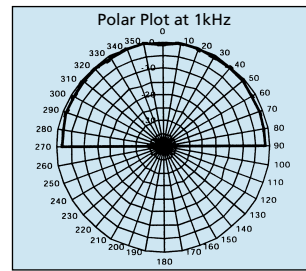

Specifications

	MC-5T	MC-5FT
Power, Watts:	10	10
Material:	Mild Steel	Mild Steel
Colour/finish:	White RAL 9010	White RAL 9010
Sound pressure level, power Watts/1m, dB: at 1 Watt at 1 metre:	103 93	103 93
Nett weight, Kg:	0.9	1.6
Max/min ambient temperature:	-20°C to +50°C	-20°C to +50°C
Effective frequency range, Hz:	100-15,000	100-15,000
Dispersion at 1,000hz, degrees° conical:	150	150
Ceiling cut-out required:	170mm	165mm
Terminal:	Nylon Block	Ceramic Block
Mounting:	Mounting Bracket	Mounting Bracket
Transformer power tapings, Watts:	0.75, 1.5, 3.0, 6.0, 10	0.75, 1.5, 3.0, 6.0, 10
Input impedance standard model, Ω:	13.33k, 6.6k, 3.3k, 1.66k, 1.0k	13.33k, 6.6k, 3.3k, 1.66k, 1.0k
Impedance, Ω:	8	8
Additions to BS5839, part 8 compliant unit:	High temperature cable for unit wiring. Thermal fuse.	

Ordering Requirements

The following code is designed to help in the selection of the correct unit. Build up the reference number by inserting the code for each component into the appropriate box.

Model	Option
MC-5	
Option	Code
Transformer only	T
Firedome & Transformer, BS5839, part 8 compliant	FT PT8

Loudspeakers

MEDC Ltd

Colliery Road, Pinxton, Nottingham, NG16 6JF, U.K.

Tel: +44 (0)1773 864100

Fax: +44 (0)1773 582800

Sales Enq. Fax: +44 (0)1773 582830

Sales orders Fax: +44 (0)1773 582832

E-mail: sales@medc.com

Website: www.medc.com