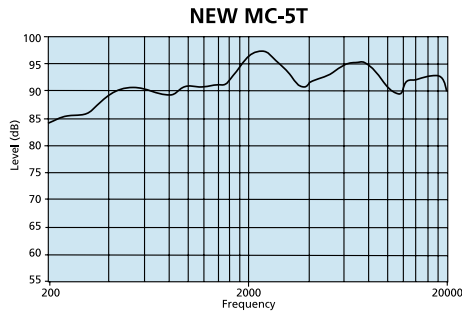

The MC-5FT is supplied compliant to BS5839, part 8.

- ★ 103 dB(A) at 10 Watts at 1 metre.
- ★ 10 Watts.
- ★ BS5839, part 8 compliant versions available.
- ★ Mild steel.
- ★ 100V/70V line transformer.

Specifications

	MC-5T	MC-5FT
Power, Watts:	10	10
Material:	Mild Steel	Mild Steel
Colour/finish:	White RAL 9010	White RAL 9010
Sound pressure level, power Watts/1m, dB: at 1 Watt at 1 metre:	103 93	103 93
Nett weight, Kg:	0.9	1.6
Max/min ambient temperature:	-20°C to +50°C	-20°C to +50°C
Effective frequency range, Hz:	100-15,000	100-15,000
Dispersion at 1,000hz, degrees° conical:	150	150
Ceiling cut-out required:	170mm	165mm
Terminal:	Nylon Block	Ceramic Block
Mounting:	Mounting Bracket	Mounting Bracket
Transformer power tapings, Watts:	0.75, 1.5, 3.0, 6.0, 10	0.75, 1.5, 3.0, 6.0, 10
Input impedance standard model, Ω:	13.33k, 6.6k, 3.3k, 1.66k, 1.0k	13.33k, 6.6k, 3.3k, 1.66k, 1.0k
Impedance, Ω:	8	8
Additions to BS5839, part 8 compliant unit:	High temperature cable for unit wiring. Thermal fuse.	