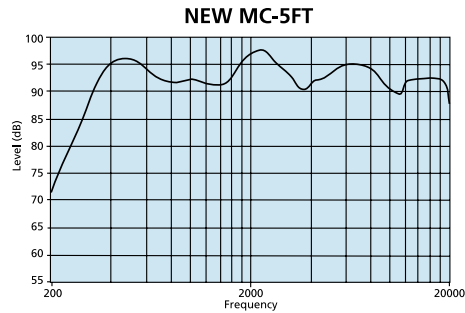

"FT" versions are supplied with firedomes which are fitted into a ceiling prior to the driver assembly, giving the advantage of hard wiring through 2 x 20mm gland entries to a terminal block in the firedome. For ease of installation, the units incorporate a user-friendly true first and second fit fixing method and are supplied with a dual 100V/70V line transformer. A convenient plug-in connector is provided for rapid second stage installation.

The MC-5FT is supplied compliant to BS5839, part 8.

- ★ 103 dB(A) at 10 Watts at 1 metre.
- ★ 10 Watts.
- ★ BS5839, part 8 compliant versions available.
- ★ Mild steel.
- ★ 100V/70V line transformer.

Specifications

	MC-5T	MC-5FT
Power, Watts:	10	10
Material:	Mild Steel	Mild Steel
Colour/finish:	White RAL 9010	White RAL 9010
Sound pressure level, power Watts/1m, dB: at 1 Watt at 1 metre:	103 93	103 93
Nett weight, Kg:	0.9	1.6
Max/min ambient temperature:	-20°C to +50°C	-20°C to +50°C
Effective frequency range, Hz:	100-15,000	100-15,000
Dispersion at 1,000hz, degrees° conical:	150	150
Ceiling cut-out required:	170mm	165mm
Terminal:	Nylon Block	Ceramic Block
Mounting:	Mounting Bracket	Mounting Bracket
Transformer power tapings, Watts:	0.75, 1.5, 3.0, 6.0, 10	0.75, 1.5, 3.0, 6.0, 10
Input impedance standard model, Ω:	13.33k, 6.6k, 3.3k, 1.66k, 1.0k	13.33k, 6.6k, 3.3k, 1.66k, 1.0k
Impedance, Ω:	8	8
Additions to BS5839, part 8 compliant unit:	High temperature cable for unit wiring. Thermal fuse.	