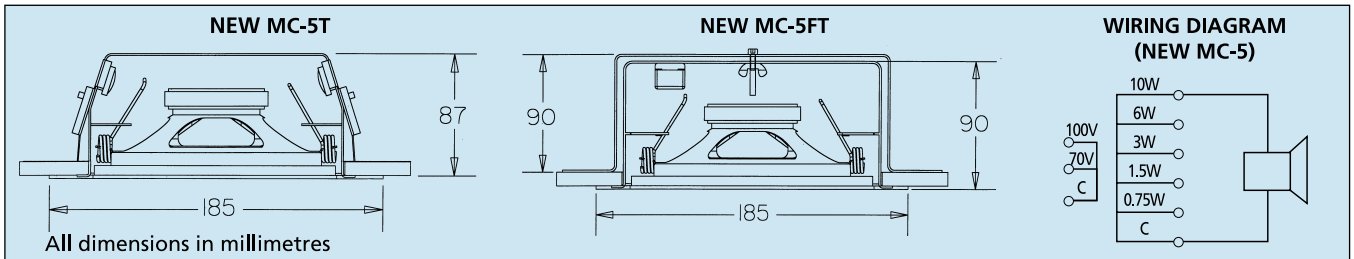

Specifications

	MC-5T	MC-5FT
Power, Watts:	10	10
Material:	Mild Steel	Mild Steel
Colour/finish:	White RAL 9010	White RAL 9010
Sound pressure level, power Watts/1m, dB: at 1 Watt at 1 metre:	103 93	103 93
Nett weight, Kg:	0.9	1.6
Max/min ambient temperature:	-20°C to +50°C	-20°C to +50°C
Effective frequency range, Hz:	100-15,000	100-15,000
Dispersion at 1,000hz, degrees° conical:	150	150
Ceiling cut-out required:	170mm	165mm
Terminal:	Nylon Block	Ceramic Block
Mounting:	Mounting Bracket	Mounting Bracket
Transformer power tapings, Watts:	0.75, 1.5, 3.0, 6.0, 10	0.75, 1.5, 3.0, 6.0, 10
Input impedance standard model, Ω:	13.33k, 6.6k, 3.3k, 1.66k, 1.0k	13.33k, 6.6k, 3.3k, 1.66k, 1.0k
Impedance, Ω:	8	8
Additions to BS5839, part 8 compliant unit:	High temperature cable for unit wiring. Thermal fuse.	

Ordering Requirements

The following code is designed to help in the selection of the correct unit. Build up the reference number by inserting the code for each component into the appropriate box.

Model	Option
MC-5	
Option	Code
Transformer only	T
Firedome & Transformer, BS5839, part 8 compliant	FT PT8

Loudspeakers

MEDC Ltd

Colliery Road, Pinxton, Nottingham, NG16 6JF, U.K.

Tel: +44 (0)1773 864100

Fax: +44 (0)1773 582800

Sales Enq. Fax: +44 (0)1773 582830

Sales orders Fax: +44 (0)1773 582832

E-mail: sales@medc.com

Website: www.medc.com