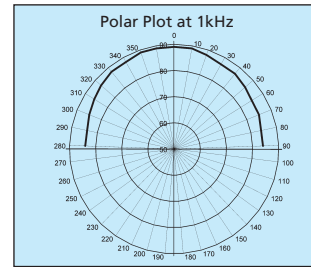

### Specifications

	MC-8T	MC-8FT
Power, Watts:	10	10
Material:	Mild Steel	Mild Steel
Colour/finish:	White RAL 9010	White RAL 9010
Sound pressure level, power Watts/1m,dB: at 1 Watt at 1 metre:	103 93	103 93
Nett weight, Kg:	0.9	1.6
Max/min ambient temperature:	-20°C to +50°C	-20°C to +50°C
Effective frequency range, Hz:	100-15,000	100-15,000
Dispersion at 1,000hz, degrees° conical:	150	150
Ceiling cut-out required:	235mm	240mm
Terminal:	Nylon Block	Ceramic Block
Mounting:	Mounting Bracket	Mounting Bracket
Transformer power tapings, Watts:	0.75, 1.5, 3.0, 6.0, 10	0.75, 1.5, 3.0, 6.0, 10
Input impedance standard model, Ω:	13.33k, 6.6k, 3.3k, 1.66k, 1.0k	13.33k, 6.6k, 3.3k, 1.66k, 1.0k
Impedance, Ω:	8	8
Additions to BS5839, part 8 compliant unit:	High temperature cable for unit wiring. Thermal fuse.	