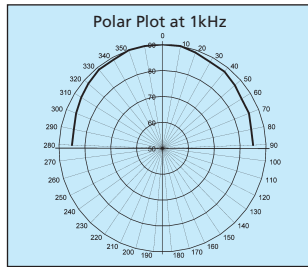

### Specifications

	MC-8T	MC-8FT
Power, Watts:	10	10
Material:	Mild Steel	Mild Steel
Colour/finish:	White RAL 9010	White RAL 9010
Sound pressure level, power Watts/1m,dB: at 1 Watt at 1 metre:	103 93	103 93
Nett weight, Kg:	0.9	1.6
Max/min ambient temperature:	-20°C to +50°C	-20°C to +50°C
Effective frequency range, Hz:	100-15,000	100-15,000
Dispersion at 1,000hz, degrees° conical:	150	150
Ceiling cut-out required:	235mm	240mm
Terminal:	Nylon Block	Ceramic Block
Mounting:	Mounting Bracket	Mounting Bracket
Transformer power tapings, Watts:	0.75, 1.5, 3.0, 6.0, 10	0.75, 1.5, 3.0, 6.0, 10
Input impedance standard model, Ω:	13.33k, 6.6k, 3.3k, 1.66k, 1.0k	13.33k, 6.6k, 3.3k, 1.66k, 1.0k
Impedance, Ω:	8	8
Additions to BS5839, part 8 compliant unit:	High temperature cable for unit wiring. Thermal fuse.	