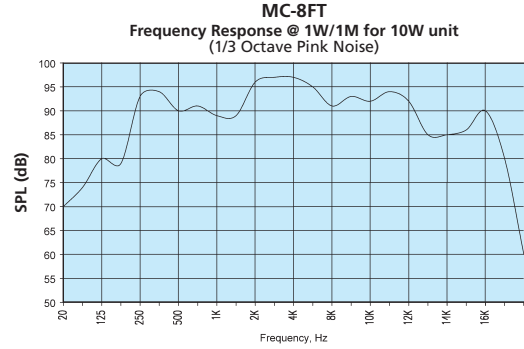

### Specifications

	MC-8T	MC-8FT
Power, Watts:	10	10
Material:	Mild Steel	Mild Steel
Colour/finish:	White RAL 9010	White RAL 9010
Sound pressure level, power Watts/1m,dB: at 1 Watt at 1 metre:	103 93	103 93
Nett weight, Kg:	0.9	1.6
Max/min ambient temperature:	-20°C to +50°C	-20°C to +50°C
Effective frequency range, Hz:	100-15,000	100-15,000
Dispersion at 1,000hz, degrees° conical:	150	150
Ceiling cut-out required:	235mm	240mm
Terminal:	Nylon Block	Ceramic Block
Mounting:	Mounting Bracket	Mounting Bracket
Transformer power tapings, Watts:	0.75, 1.5, 3.0, 6.0, 10	0.75, 1.5, 3.0, 6.0, 10
Input impedance standard model, Ω:	13.33k, 6.6k, 3.3k, 1.66k, 1.0k	13.33k, 6.6k, 3.3k, 1.66k, 1.0k
Impedance, Ω:	8	8
Additions to BS5839, part 8 compliant unit:	High temperature cable for unit wiring. Thermal fuse.	