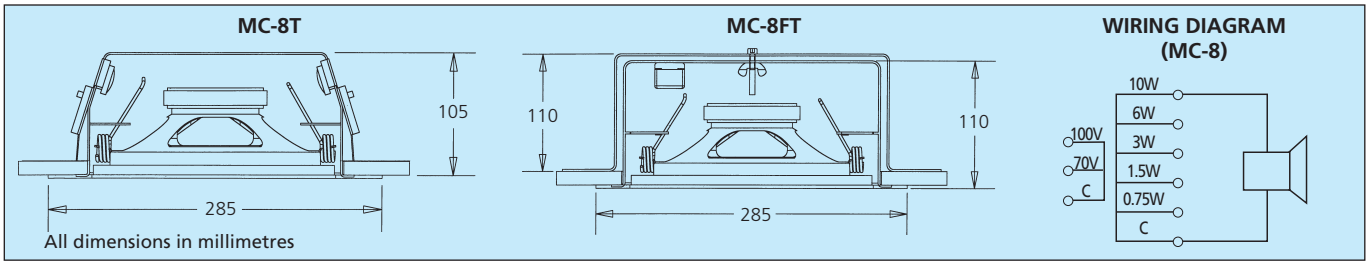

Specifications

	MC-8T	MC-8FT
Power, Watts:	10	10
Material:	Mild Steel	Mild Steel
Colour/finish:	White RAL 9010	White RAL 9010
Sound pressure level, power Watts/1m,dB: at 1 Watt at 1 metre:	103 93	103 93
Nett weight, Kg:	0.9	1.6
Max/min ambient temperature:	-20°C to +50°C	-20°C to +50°C
Effective frequency range, Hz:	100-15,000	100-15,000
Dispersion at 1,000hz, degrees° conical:	150	150
Ceiling cut-out required:	235mm	240mm
Terminal:	Nylon Block	Ceramic Block
Mounting:	Mounting Bracket	Mounting Bracket
Transformer power tapings, Watts:	0.75, 1.5, 3.0, 6.0, 10	0.75, 1.5, 3.0, 6.0, 10
Input impedance standard model, Ω:	13.33k, 6.6k, 3.3k, 1.66k, 1.0k	13.33k, 6.6k, 3.3k, 1.66k, 1.0k
Impedance, Ω:	8	8
Additions to BS5839, part 8 compliant unit:	High temperature cable for unit wiring. Thermal fuse.	

Ordering Requirements

The following code is designed to help in the selection of the correct unit. Build up the reference number by inserting the code for each component into the appropriate box.

Model	Option
MC-8	
Option	Code
Transformer only	T
Firedome & Transformer, BS5839, part 8 compliant	FT PT8

Loudspeakers

MEDC Ltd

Colliery Road, Pinxton, Nottingham, NG16 6JF, U.K.
Tel: +44 (0)1773 864100
Fax: +44 (0)1773 582800
Sales Enq. Fax: +44 (0)1773 582830
Sales Orders Fax: +44 (0)1773 582832
E-mail: sales@medc.com
Website: www.medc.com