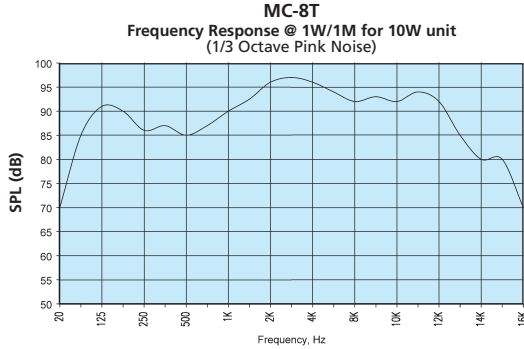

"FT" versions are supplied with firedomes which are fitted into a ceiling prior to the driver assembly, giving the advantage of hard wiring through 2 x 20mm gland entries to a terminal block in the firedome.

### Specifications

	MC-8T	MC-8FT
Power, Watts:	10	10
Material:	Mild Steel	Mild Steel
Colour/finish:	White RAL 9010	White RAL 9010
Sound pressure level, power Watts/1m,dB: at 1 Watt at 1 metre:	103 93	103 93
Nett weight, Kg:	0.9	1.6
Max/min ambient temperature:	-20°C to +50°C	-20°C to +50°C
Effective frequency range, Hz:	100-15,000	100-15,000
Dispersion at 1,000hz, degrees° conical:	150	150
Ceiling cut-out required:	235mm	240mm
Terminal:	Nylon Block	Ceramic Block
Mounting:	Mounting Bracket	Mounting Bracket
Transformer power tapings, Watts:	0.75, 1.5, 3.0, 6.0, 10	0.75, 1.5, 3.0, 6.0, 10
Input impedance standard model, Ω:	13.33k, 6.6k, 3.3k, 1.66k, 1.0k	13.33k, 6.6k, 3.3k, 1.66k, 1.0k
Impedance, Ω:	8	8
Additions to BS5839, part 8 compliant unit:	High temperature cable for unit wiring. Thermal fuse.	