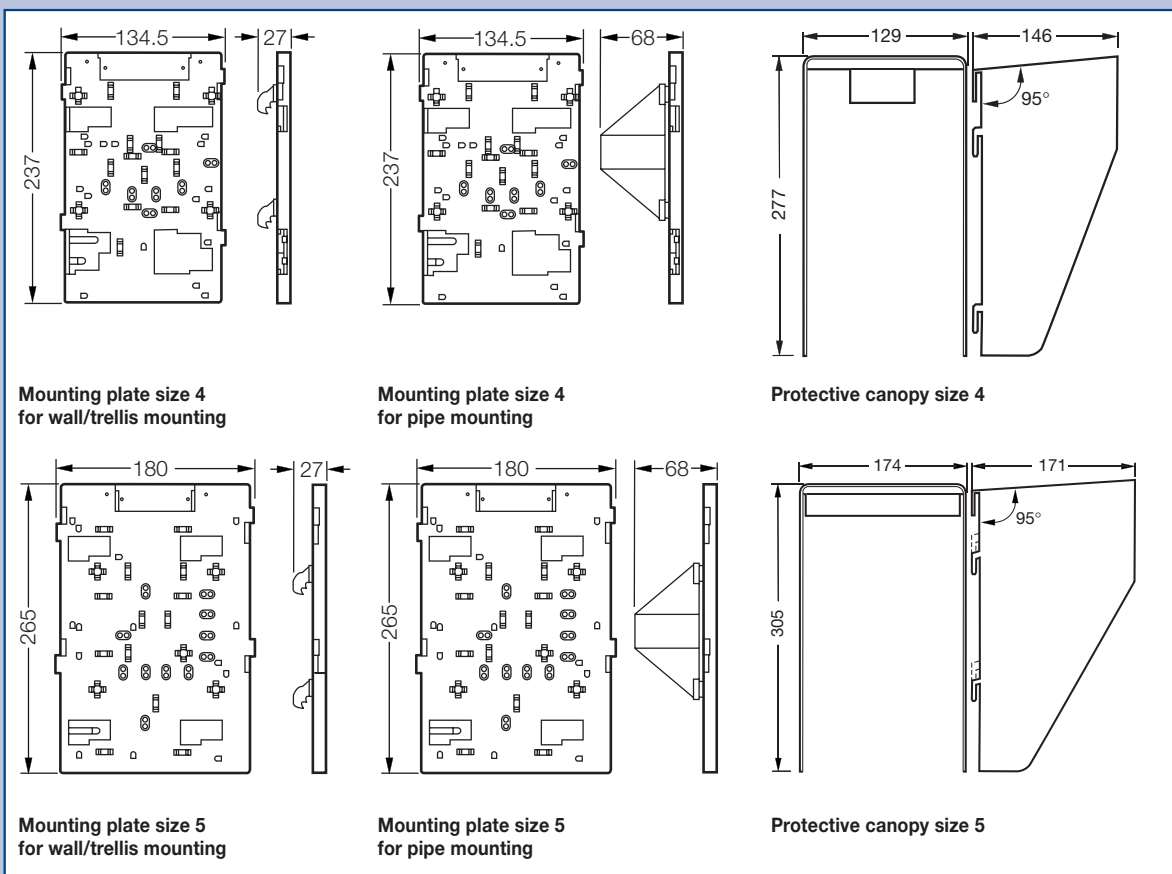

#### Protective canopy for mounting plate

Type	Application	Order No.
Size 1	for mounting plate size 1	<b>GHG 610 1955 R0101</b>
Size 2	for mounting plate size 2	<b>GHG 610 1955 R0102</b>
Size 2A	for mounting plate size 2A	<b>GHG 610 1955 R0103</b>
Size 3	for mounting plates pipe fixing size 3 vertically	<b>GHG 610 1955 R0104</b>
Size 3A	for mounting plates wall/trellis fixing size 3 vertically	<b>GHG 610 1955 R0105</b>
Size 3B	for mounting plates pipe fixing size 3 horizontal	<b>GHG 610 1955 R0106</b>
Size 4	for mounting plate size 4	<b>GHG 610 1955 R0107</b>
Size 5	for mounting plate size 5	<b>GHG 610 1955 R0108</b>

**Dimensions**

Cooper Crouse-Hinds © 2009 - all rights reserved

Dimensions in mm

1  
2  
3  
4  
5  
6  
7  
8  
9  
10  
11  
12

**| Fitting materials and accessories |**

GHG 610 1953 R0105

GHG 610 1953 R0106

GHG 610 1953 R0108

Canopy

**Dimensions**

Cooper Crouse-Hinds © 2009 - all rights reserved

Dimensions in mm