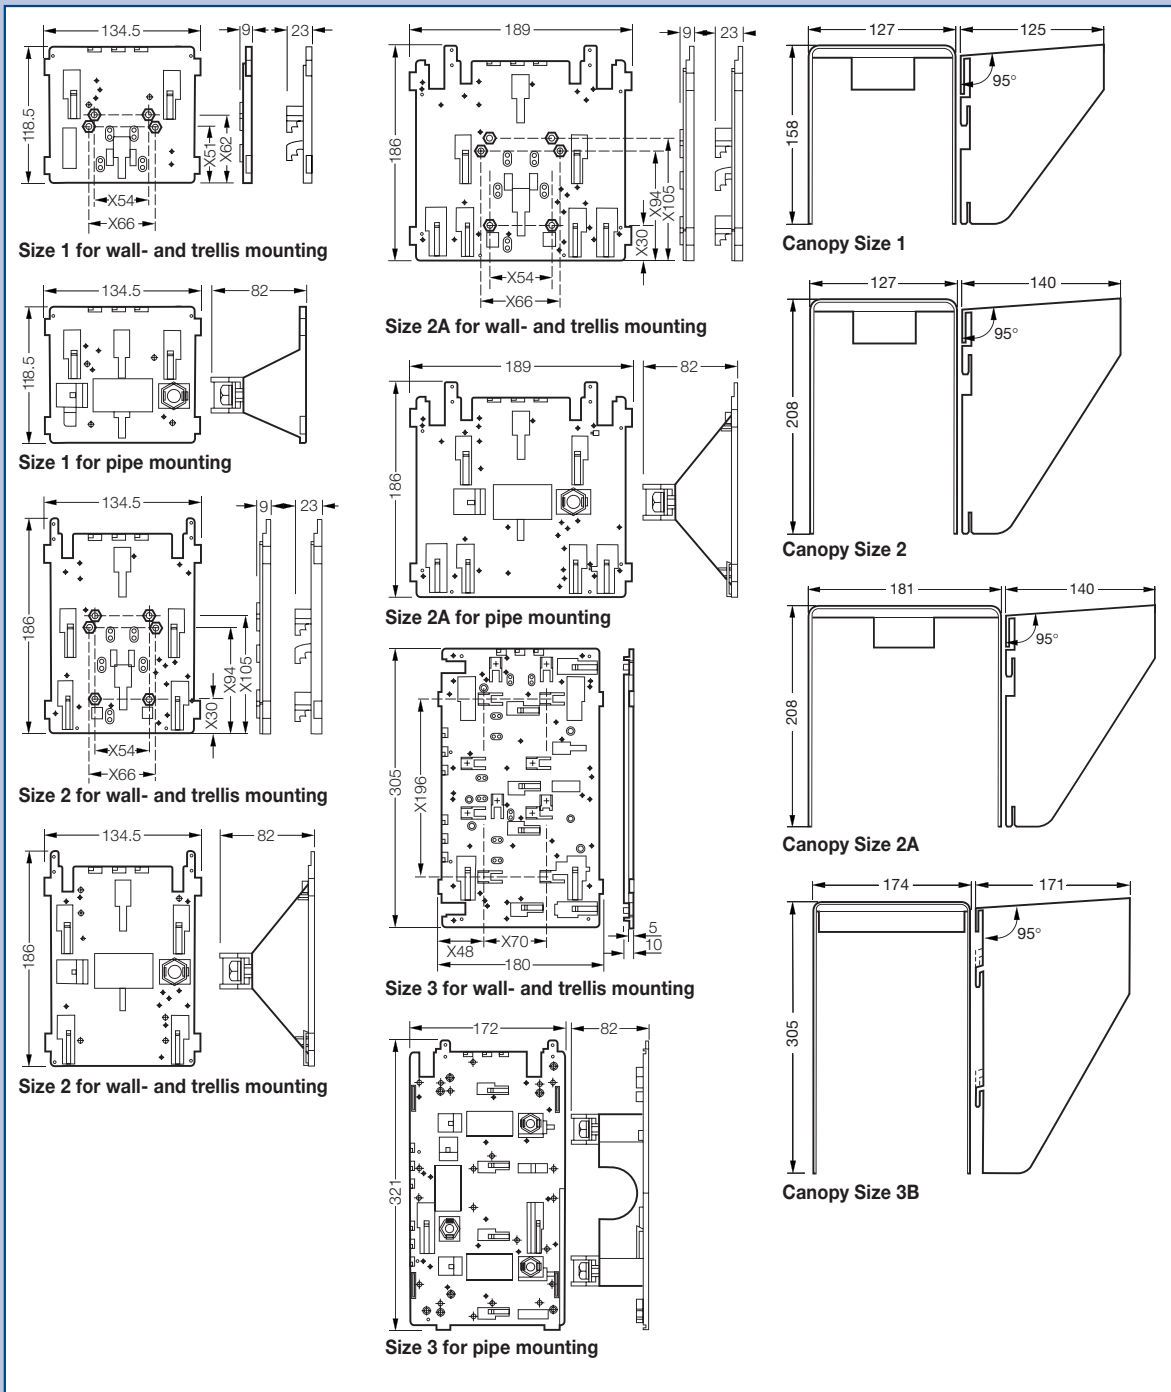

## Mounting plates

Type	Application	Order No.
Size 1	Wall mounting	GHG 610 1953 R0101
Size 1	Trellis mounting	GHG 610 1953 R0103
Size 1	Pipe mounting	GHG 610 1953 R0102
Size 2	Wall mounting	GHG 610 1953 R0104
Size 2	Trellis mounting	GHG 610 1953 R0106
Size 2	Pipe mounting	GHG 610 1953 R0105
Size 2A	Wall mounting	GHG 610 1953 R0107
Size 2A	Trellis mounting	GHG 610 1953 R0109
Size 2A	Pipe mounting	GHG 610 1953 R0108
Size 3	Wall mounting	GHG 610 1953 R0118
Size 3	Trellis mounting	GHG 610 1953 R0118
Size 3	Pipe mounting	GHG 610 1953 R0110
Size 4	Wall mounting	GHG 610 1953 R0126
Size 4	Trellis mounting	GHG 610 1953 R0126
Size 4	Pipe mounting	GHG 610 1953 R0130
Size 5	Wall mounting	GHG 610 1953 R0128
Size 5	Trellis mounting	GHG 610 1953 R0128
Size 5	Pipe mounting	GHG 610 1953 R0132

#### For mounting plate

Type	OU	Order No.
Label holder with type label (blank) for mounting plates size 1, 2, 2A and 3	10	<b>GHG 610 1953 R0057</b>
Type label for label holder and mounting plates size 4 and size 5	10	<b>GHG 610 1953 R0011</b>
Blind plug for unused fixing points of mounting plates size 4 and size 5	10	<b>GHG 610 1953 R0134</b>
Plug-in fastener for CEAG modules with 5.5 mm and 11 mm fixing elements 1 set = 4 pcs.	10	<b>GHG 610 1953 R0041</b>
Mounting set for pipes 1" (Ø 27 - 30 mm) for mounting plates with pipe fixing	10	<b>GHG 610 1953 R0020</b>

**Dimensions**

Cooper Crouse-Hinds © 2009 - all rights reserved

Dimensions in mm

1  
2  
3  
4  
5  
6  
7  
8  
9  
10  
11  
12

**| Fitting materials and accessories |**

GHG 610 1953 R0105

GHG 610 1953 R0106