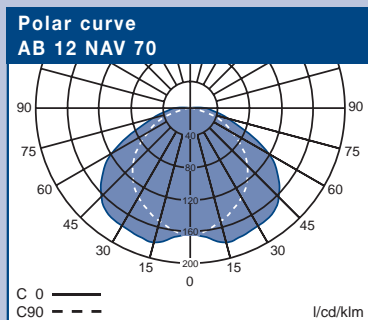

AB 12 NAV 70

**Ordering details**

Type	Entry thread	Cable gland Ex-d for cable Ø	Blanking plug Ex-d	Qty.	Order No.
Group IIC - NORMAL (ambient temperature) (-20 °C to +55 °C)					
AB 12 NAV 70 + PE	2 x 3/4"	9 - 14	1 x 3/4"	1	NOR 000 005 060 071
AB 12 NAV 70	2 x 3/4"	-	1 x 3/4"	1	NOR 000 005 060 070
Group IIB - LOW (ambient temperature) (up to -45 °C)					
AB 12 NAV 70	-	-	1 x 3/4"	1	NOR 000 005 060 072

**Dimensions drawing | Polar curve**

AB 12 NAV 70

Dimensions in mm