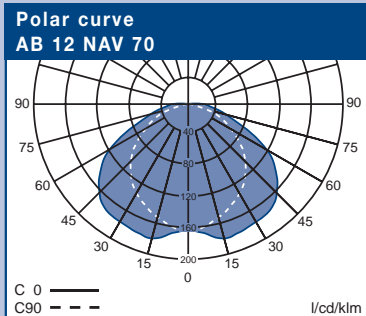

Ex-Bulkhead light fitting

AB 12 NAV 70

Technical data

Ex-Bulkhead light fitting AB 12 NAV 70

Marking to 94/9/EC (new standard – applied for)	Ex II 2 G EEx d IIC/IIB T3 Ex II 2 G Ex d IIC T3 / Ex II 2 D Ex tD A21 IP67 T160 °C
EC-Type Examination Certificate	LOM 02 ATEX 2013 X
IECEX Certificate of Conformity	IECEX BK1 07.0008X
Marking accd. to IECEx	Ex d IIC / IIB T3
Permissible ambient temperature	-20 °C to +55 °C – Gas group IIC -45 °C to +55 °C – Gas group IIB
Rated voltage	230 V ¹⁾
Rated current	0,36 A
Frequency	50 Hz
Power factor cos φ	≥ 0,9
Connecting terminals	L1, N, PE: 2 x 2.5 mm ² , PE 2 x 6 mm ²
Insulation class	I
Lamp/Illuminant	HSE 70 W
Lamp cap	E 27
Rated luminous flux ¹⁾	5600 lm
Light efficiency in operation	70 %
Degree of protection accd. EN 60529	IP67
Cable glands/Gland plates/Enclosure drilling	2 x 3/4" ISO 7/1 thread (Ex-d) one plugged
Weight	5.30 kg
Type of mounting	Wall/ceiling mounting
Enclosure material	light alloy
Enclosure colour	grey
Protective cover	Borosilicate glass tube

Dimensions drawing | Polar curve

AB 12 NAV 70

Dimensions in mm