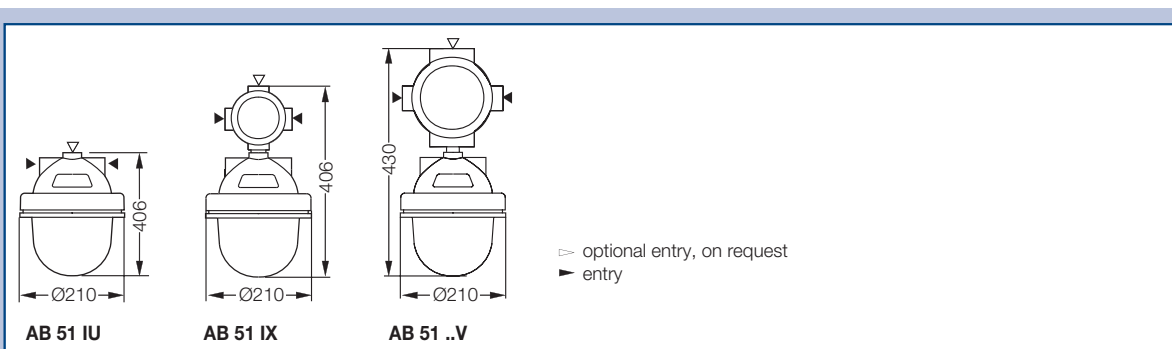

Dimensions drawing | Polar curve