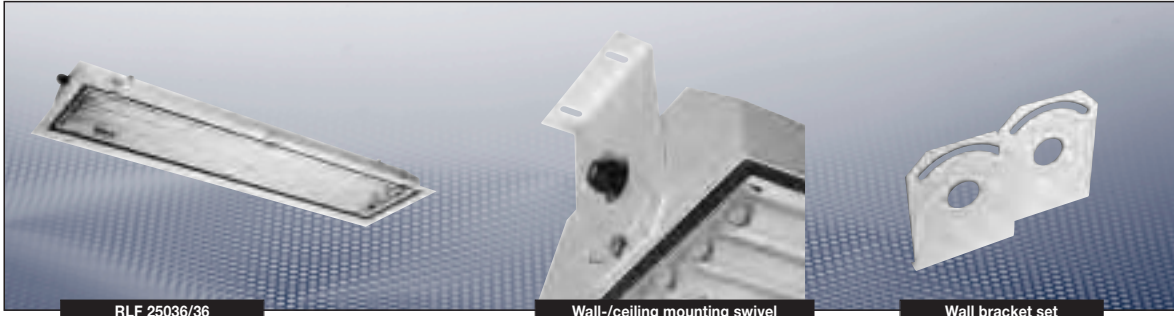

RLF 250...

RLF 25036/36

Wall-/ceiling mounting swivel

Wall bracket set

Ordering details

Type	Cable gland ¹⁾	Thread ¹⁾	Order No.
Type RLF 250...			
RLF 25018/18 2/5-2 K	M25 x 1.5	-	1 2283 218 001
RLF 25036/36 2/5-2 K	M25 x 1.5	-	1 2283 236 001
RLF 25058/58 2/5-2 K	M25 x 1.5	-	1 2283 258 001
RLF 25018/18 2/5-2 M	-	M20 x 1.5	1 2283 218 002
RLF 25036/36 2/5-2 M	-	M20 x 1.5	1 2283 236 002
RLF 25058/58 2/5-2 M	-	M20 x 1.5	1 2283 258 002
RLF 250336 2/5-2 K	M25 x 1.5	-	1 2283 336 011
RLF 250358 2/5-2 K	M25 x 1.5	-	1 2283 358 011
RLF 250336 2/5-2 M	-	M20 x 1.5	1 2283 336 012
RLF 250358 2/5-2 M	-	M20 x 1.5	1 2283 358 012
RLF 250418 2/5-2 K	M25 x 1.5	-	1 2283 418 011
RLF 250436 2/5-2 K	M25 x 1.5	-	1 2283 436 011
RLF 250458 2/5-2 K	M25 x 1.5	-	1 2283 458 011
RLF 250418 2/5-2 M	-	M20 x 1.5	1 2283 418 012
RLF 250436 2/5-2 M	-	M20 x 1.5	1 2283 436 012
RLF 250458 2/5-2 M	-	M20 x 1.5	1 2283 458 012

¹⁾ With dustcover if entry/thread is not closed

Scope of delivery without lamps and fixing material.

Note: mounting frames are not part of the delivery. Please see accessories.

Accessories

RLF 250...		Order No.
Type		
Wall bracket set, 2 pcs.		3 2283 000 007
Mounting frame for ceiling mounting:	for luminaires 2 x 18 W	3 2283 000 001
	for luminaires 4 x 18 W	3 2283 000 002
	for luminaires 2 x/3 x 36 W	3 2283 000 003
	for luminaires 4 x 36 W	3 2283 000 004
	for luminaires 2 x/3 x 58 W	3 2283 000 005
	for luminaires 4 x 58 W	3 2283 000 006