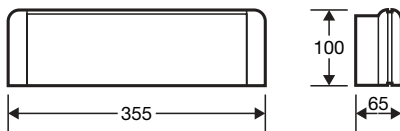

Exit Luminaire Profile 5001 K CG-S

5001 K CG-S

Technical data

5001 K CG-S

Viewing distance	17 m	
Enclosure material	Cover	plastic
	Enclosure	aluminium
Weight incl. cover	1.14 kg	
Enclosure colour	white/silver	
Type of mounting	Wall mounting	
Dimensions (mm) (L x H x D)	355 x 100 x 65	
Connection terminals	Loop terminals 3 x 2.5 mm ²	
Voltage ranges	230 V 50/60 Hz, 220 V DC +25/-20 %	
Current consumption (220 V battery)	60 mA	
Power consumption	14 W	
Permissible temperature range	-10°C to + 40°C	
Lamp	Incandescent lamp 2 x 7 W	
Insulation class	I	
Degree of protection	IP 20	

Ordering details

Type	Scope of supply	Order No.
5001 K CG-S	Luminaire with CEWA GUARD monitoring and address switch, without cover	4 0071 341 897
Cover PL acc. DIN 4844	Cover with silk screened legend 	4 0071 349 621
Cover PR acc. DIN 4844	Cover with silk screened legend 	4 0071 349 622
Cover PU acc. DIN 4844	Cover with silk screened legend 	4 0071 349 623
Cover PL	Cover with silk screened legend 	4 0071 345 448
Cover PR	Cover with silk screened legend 	4 0071 345 449
Cover PU	Cover with silk screened legend 	4 0071 345 450

Dimensions (mm)

Accessories

Type	Scope of supply	Order No.
Wall bracket	Quick-mounting set for AP-mounting	4 0071 337 878
Wire guard		4 0071 344 822

With 30 % luminous flux ratio during mains operation and 100 % luminous flux ratio during battery operation especially suitable for cinema, theatre etc.