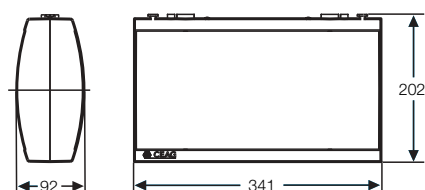

### 29011 LED CG-S

<b>Viewing distance</b>		<b>32 m</b>
Luminous flux DC-operation	100 %	79 lm
	65 %	55 lm
Enclosure material		Polycarbonate
Weight incl. cover		1.1 kg
Enclosure colour		Grey
Type of mounting		Wall or ceiling mounting
Dimensions (mm) (L x H x D)		342 x 200 x 68
Connection terminals		2 x 2 x 2.5 mm <sup>2</sup>
Voltage range		230 V 50/60 Hz, 220 V DC +25/-20 %
Current consumption	100 %	28 mA
(220 V battery)	65 %	20 mA
Power consumption	100 %	10.1 VA
	65 %	7.5 VA
Permissible temperature range		-10 °C ... +40 °C
Lamp		4 x 1 W LED
Insulation class		II
Degree of protection		IP 41

## Accessories

Type	Scope of supply	Order No.
Wire guard		4 0071 348 370
IP 54 option	IP 54 option	4 0071 350 420

Dimensions (mm)

# Exit Luminaire Style Variant LED 29021 LED CG-S

29021 LED  
with cover PU

Dimensions (mm)

29021

29021 with ceiling mounting

29021 with wall bracket

### 29021 LED CG-S

<b>Viewing distance</b>		<b>32 m</b>
Luminous flux DC-operation	100 %	147 lm
	65 %	104 lm
Enclosure material		Polycarbonate
Weight incl. cover		1.2 kg
Enclosure colour		Grey
Type of mounting		Ceiling, pendulum, chain or wall bracket mounting
Dimensions (mm) (L x H x D)		341 x 202 x 92
Connection terminals		2 x 2 x 2.5 mm <sup>2</sup>
Voltage range		230 V 50/60 Hz, 220 V DC +25/-20 %
Current consumption	100 %	48 mA
(220 V battery)	65 %	34 mA
Power consumption	100 %	16.1 VA
	65 %	11.4 VA
Permissible temperature range		-10 °C ... +40 °C
Lamp		8 x 1 W LED
Insulation class		II
Degree of protection		IP 41