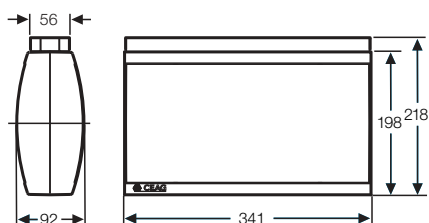

### 29011 LED CG-S

<b>Viewing distance</b>		<b>32 m</b>
Luminous flux DC-operation	100 %	79 lm
	65 %	55 lm
Enclosure material		Polycarbonate
Weight incl. cover		1.1 kg
Enclosure colour		Grey
Type of mounting		Wall or ceiling mounting
Dimensions (mm) (L x H x D)		342 x 200 x 68
Connection terminals		2 x 2 x 2.5 mm <sup>2</sup>
Voltage range		230 V 50/60 Hz, 220 V DC +25/-20 %
Current consumption	100 %	28 mA
(220 V battery)	65 %	20 mA
Power consumption	100 %	10.1 VA
	65 %	7.5 VA
Permissible temperature range		-10 °C ... +40 °C
Lamp		4 x 1 W LED
Insulation class		II
Degree of protection		IP 41

## Accessories

Type	Scope of supply	Order No.
Wire guard		4 0071 348 370
IP 54 option	IP 54 option	4 0071 350 420

Dimensions (mm)

# Exit Luminaire Style Variant LED 29021 LED CG-S

29021 LED  
with cover PU

Dimensions (mm)

29021

29021 with ceiling mounting

29021 with wall bracket

### 29021 LED CG-S

<b>Viewing distance</b>		<b>32 m</b>
Luminous flux DC-operation	100 %	147 lm
	65 %	104 lm
Enclosure material		Polycarbonate
Weight incl. cover		1.2 kg
Enclosure colour		Grey
Type of mounting		Ceiling, pendulum, chain or wall bracket mounting
Dimensions (mm) (L x H x D)		341 x 202 x 92
Connection terminals		2 x 2 x 2.5 mm <sup>2</sup>
Voltage range		230 V 50/60 Hz, 220 V DC +25/-20 %
Current consumption	100 %	48 mA
(220 V battery)	65 %	34 mA
Power consumption	100 %	16.1 VA
	65 %	11.4 VA
Permissible temperature range		-10 °C ... +40 °C
Lamp		8 x 1 W LED
Insulation class		II
Degree of protection		IP 41