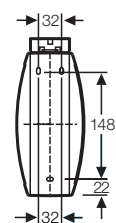

### 29011 LED CG-S

<b>Viewing distance</b>		<b>32 m</b>
Luminous flux DC-operation	100 %	79 lm
	65 %	55 lm
Enclosure material		Polycarbonate
Weight incl. cover		1.1 kg
Enclosure colour		Grey
Type of mounting		Wall or ceiling mounting
Dimensions (mm) (L x H x D)		342 x 200 x 68
Connection terminals		2 x 2 x 2.5 mm <sup>2</sup>
Voltage range		230 V 50/60 Hz, 220 V DC +25/-20 %
Current consumption	100 %	28 mA
(220 V battery)	65 %	20 mA
Power consumption	100 %	10.1 VA
	65 %	7.5 VA
Permissible temperature range		-10 °C ... +40 °C
Lamp		4 x 1 W LED
Insulation class		II
Degree of protection		IP 41

## Accessories

Type	Scope of supply	Order No.
Wire guard		4 0071 348 370
IP 54 option	IP 54 option	4 0071 350 420

Dimensions (mm)

# Exit Luminaire Style Variant LED 29021 LED CG-S

29021 LED  
with cover PU

Dimensions (mm)

29021

29021 with ceiling mounting

29021 with wall bracket

### 29021 LED CG-S

<b>Viewing distance</b>		<b>32 m</b>
Luminous flux DC-operation	100 %	147 lm
	65 %	104 lm
Enclosure material		Polycarbonate
Weight incl. cover		1.2 kg
Enclosure colour		Grey
Type of mounting		Ceiling, pendulum, chain or wall bracket mounting
Dimensions (mm) (L x H x D)		341 x 202 x 92
Connection terminals		2 x 2 x 2.5 mm <sup>2</sup>
Voltage range		230 V 50/60 Hz, 220 V DC +25/-20 %
Current consumption	100 %	48 mA
(220 V battery)	65 %	34 mA
Power consumption	100 %	16.1 VA
	65 %	11.4 VA
Permissible temperature range		-10 °C ... +40 °C
Lamp		8 x 1 W LED
Insulation class		II
Degree of protection		IP 41