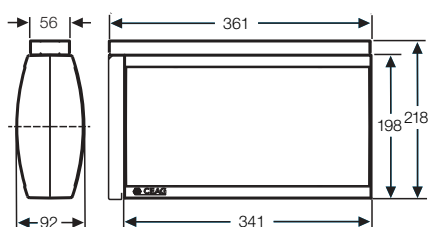

### 29011 LED CG-S

<b>Viewing distance</b>		<b>32 m</b>
Luminous flux DC-operation	100 %	79 lm
	65 %	55 lm
Enclosure material		Polycarbonate
Weight incl. cover		1.1 kg
Enclosure colour		Grey
Type of mounting		Wall or ceiling mounting
Dimensions (mm) (L x H x D)		342 x 200 x 68
Connection terminals		2 x 2 x 2.5 mm <sup>2</sup>
Voltage range		230 V 50/60 Hz, 220 V DC +25/-20 %
Current consumption	100 %	28 mA
(220 V battery)	65 %	20 mA
Power consumption	100 %	10.1 VA
	65 %	7.5 VA
Permissible temperature range		-10 °C ... +40 °C
Lamp		4 x 1 W LED
Insulation class		II
Degree of protection		IP 41

## Accessories

Type	Scope of supply	Order No.
Wire guard		4 0071 348 370
IP 54 option	IP 54 option	4 0071 350 420

Dimensions (mm)

# Exit Luminaire Style Variant LED 29021 LED CG-S

29021 LED  
with cover PU

Dimensions (mm)

29021

29021 with ceiling mounting

29021 with wall bracket

### 29021 LED CG-S

<b>Viewing distance</b>		<b>32 m</b>
Luminous flux DC-operation	100 %	147 lm
	65 %	104 lm
Enclosure material		Polycarbonate
Weight incl. cover		1.2 kg
Enclosure colour		Grey
Type of mounting		Ceiling, pendulum, chain or wall bracket mounting
Dimensions (mm) (L x H x D)		341 x 202 x 92
Connection terminals		2 x 2 x 2.5 mm <sup>2</sup>
Voltage range		230 V 50/60 Hz, 220 V DC +25/-20 %
Current consumption	100 %	48 mA
(220 V battery)	65 %	34 mA
Power consumption	100 %	16.1 VA
	65 %	11.4 VA
Permissible temperature range		-10 °C ... +40 °C
Lamp		8 x 1 W LED
Insulation class		II
Degree of protection		IP 41