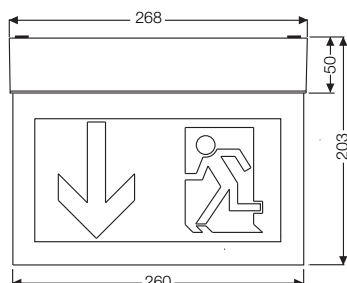

Exit Edge Luminaire 1903 LED CG-S

1903 LED CG-S aluminium
with panel PL/PR

1903 LED CG-S white
with panel PL/PR-R 90°

Technical data

1903 LED CG-S

Viewing distance	22 m
Enclosure material	plastics
Weight incl. cover	1.28 kg
Enclosure colour	white aluminium
Type of mounting	Wall or ceiling mounting
Dimensions (mm) (L x H x D)	see dimensional drawing
Connection terminals	3 x 2.5 mm ²
Voltage range	230 V 50/60 Hz, 220 V DC +25/-20 %
Current consumption (battery operation)	12 mA
Connected load-mains operation (apparent power/effective power)	5.5 VA/3.0W
Permissible temperature range	-10 °C ... +40 °C
Lamp	LED-batten with three-chip-LEDs
Insulation class	II
Degree of protection	IP 21

Ordering details

Type	Scope of supply	Order No.
1903 LED CG-S white	Luminaire enclosure plastics, white, without legend, with CEWA-GUARD-monitoring and 20 digit address switch	4 0071 352 230
1903 LED CG-S aluminium	Luminaire enclosure plastics, aluminium, without legend, with CEWA-GUARD-monitoring and 20 digit address switch	4 0071 352 235
Panel PL/PR acc. DIN 4844	Double-sided silk screened legend 22 m	4 0071 350 587
Panel PU/PU acc. DIN 4844	Double-sided silk screened legend 22 m	4 0071 350 588
Panel PU/BL acc. DIN 4844	Double-sided silk screened legend 22 m	4 0071 350 589
Panel PL/PR-R* 90° acc. DIN 4844	Double-sided silk screened legend 22 m, wall mounting	4 0071 350 622
Panel PL/PR-W* 90° acc. DIN 4844	Double-sided silk screened legend 22 m, wall mounting	4 0071 350 621
Panel PL/PR	Double-sided silk screened legend 22 m	4 0071 350 584
Panel PU/PU	Double-sided silk screened legend 22 m	4 0071 350 585
Panel PU/BL	Double-sided silk screened legend 22 m	4 0071 350 586
Panel PL/PR-R* 90°	Double-sided silk screened legend 22 m, wall mounting	4 0071 350 620
Panel PL/PR-W* 90°	Double-sided silk screened legend 22 m, wall mounting	4 0071 350 619

* R = Arrow from mounting wall
W = Arrow to mounting wall