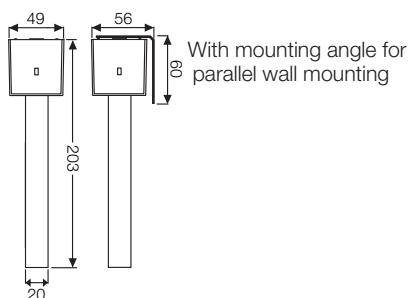

Exit Edge Luminaire 1903 LED CG-S

1903 LED CG-S aluminium
with panel PL/PR

1903 LED CG-S white
with panel PL/PR-R 90°

Technical data

1903 LED CG-S

Viewing distance	22 m
Enclosure material	plastics
Weight incl. cover	1.28 kg
Enclosure colour	white aluminium
Type of mounting	Wall or ceiling mounting
Dimensions (mm) (L x H x D)	see dimensional drawing
Connection terminals	3 x 2.5 mm ²
Voltage range	230 V 50/60 Hz, 220 V DC +25/-20 %
Current consumption (battery operation)	12 mA
Connected load-mains operation (apparent power/effective power)	5.5 VA/3.0W
Permissible temperature range	-10 °C ... +40 °C
Lamp	LED-batten with three-chip-LEDs
Insulation class	II
Degree of protection	IP 21

Ordering details

Type	Scope of supply	Order No.
1903 LED CG-S white	Luminaire enclosure plastics, white, without legend, with CEWA-GUARD-monitoring and 20 digit address switch	4 0071 352 230
1903 LED CG-S aluminium	Luminaire enclosure plastics, aluminium, without legend, with CEWA-GUARD-monitoring and 20 digit address switch	4 0071 352 235
Panel PL/PR acc. DIN 4844	Double-sided silk screened legend 22 m	4 0071 350 587
Panel PU/PU acc. DIN 4844	Double-sided silk screened legend 22 m	4 0071 350 588
Panel PU/BL acc. DIN 4844	Double-sided silk screened legend 22 m	4 0071 350 589
Panel PL/PR-R* 90° acc. DIN 4844	Double-sided silk screened legend 22 m, wall mounting	4 0071 350 622
Panel PL/PR-W* 90° acc. DIN 4844	Double-sided silk screened legend 22 m, wall mounting	4 0071 350 621
Panel PL/PR	Double-sided silk screened legend 22 m	4 0071 350 584
Panel PU/PU	Double-sided silk screened legend 22 m	4 0071 350 585
Panel PU/BL	Double-sided silk screened legend 22 m	4 0071 350 586
Panel PL/PR-R* 90°	Double-sided silk screened legend 22 m, wall mounting	4 0071 350 620
Panel PL/PR-W* 90°	Double-sided silk screened legend 22 m, wall mounting	4 0071 350 619

* R = Arrow from mounting wall
W = Arrow to mounting wall