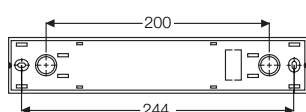

Exit Edge Luminaire 1903 LED CG-S

1903 LED CG-S aluminium
with panel PL/PR

1903 LED CG-S white
with panel PL/PR-R 90°

Technical data

1903 LED CG-S

Viewing distance	22 m
Enclosure material	plastics
Weight incl. cover	1.28 kg
Enclosure colour	white aluminium
Type of mounting	Wall or ceiling mounting
Dimensions (mm) (L x H x D)	see dimensional drawing
Connection terminals	3 x 2.5 mm ²
Voltage range	230 V 50/60 Hz, 220 V DC +25/-20 %
Current consumption (battery operation)	12 mA
Connected load-mains operation (apparent power/effective power)	5.5 VA/3.0W
Permissible temperature range	-10 °C ... +40 °C
Lamp	LED-batten with three-chip-LEDs
Insulation class	II
Degree of protection	IP 21

Ordering details

Type	Scope of supply	Order No.
1903 LED CG-S white	Luminaire enclosure plastics, white, without legend, with CEWA-GUARD-monitoring and 20 digit address switch	4 0071 352 230
1903 LED CG-S aluminium	Luminaire enclosure plastics, aluminium, without legend, with CEWA-GUARD-monitoring and 20 digit address switch	4 0071 352 235
Panel PL/PR acc. DIN 4844	Double-sided silk screened legend 22 m	4 0071 350 587
Panel PU/PU acc. DIN 4844	Double-sided silk screened legend 22 m	4 0071 350 588
Panel PU/BL acc. DIN 4844	Double-sided silk screened legend 22 m	4 0071 350 589
Panel PL/PR-R* 90° acc. DIN 4844	Double-sided silk screened legend 22 m, wall mounting	4 0071 350 622
Panel PL/PR-W* 90° acc. DIN 4844	Double-sided silk screened legend 22 m, wall mounting	4 0071 350 621
Panel PL/PR	Double-sided silk screened legend 22 m	4 0071 350 584
Panel PU/PU	Double-sided silk screened legend 22 m	4 0071 350 585
Panel PU/BL	Double-sided silk screened legend 22 m	4 0071 350 586
Panel PL/PR-R* 90°	Double-sided silk screened legend 22 m, wall mounting	4 0071 350 620
Panel PL/PR-W* 90°	Double-sided silk screened legend 22 m, wall mounting	4 0071 350 619