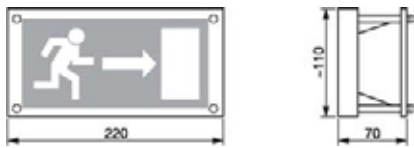

Emergency Luminaire ARC 314 CG-S 324 CG-S

Technical data

314 CG-S, 324 CG-S

Viewing distance		18 m
Enclosure material		Sheet steel
Weight incl. panels	314 CG-S	1.18 kg
	324 CG-S with Single pendulum	2.00 kg
Enclosure colour		white, chrome or brass
Type of mounting	314 CG-S	Wall mounting
	324 CG-S	Single pendulum
Dimensions (mm) (L x H x D)	314 CG-S	220 x 110 x 70
	324 CG-S	220 x 110 x 85 without mounting accessories
Connection terminals		Loop terminals 3 x 2.5 mm²
Voltage ranges		230 V 50/60 Hz, 220 V DC +25/-20 %
Current consumption (220 V battery)		20 mA
Power consumption		10 VA
Permissible temperature range		-10°C to + 40°C
Lamp		4 W/T16
Insulation class		I
Degree of protection		IP 20

Ordering details