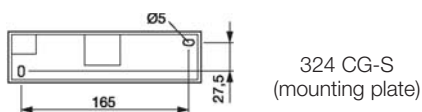

324 CG-S
(mounting plate)