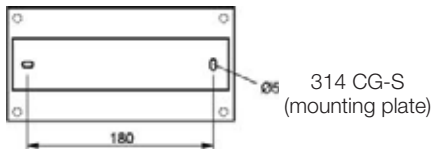

314 CG-S
(mounting plate)