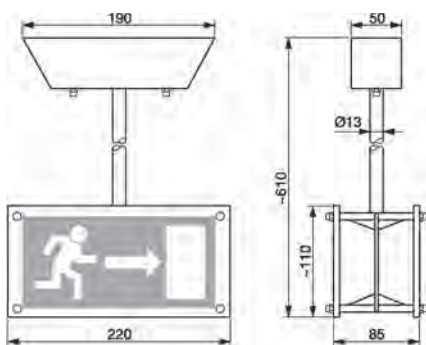

Ordering details

Type	Scope of supply	Order No.
314 CG-S	Luminaire enclosure white with CEWA GUARD monitoring and 20 digit address switch, without panel	4 0071 341 910
314 CG-S	Luminaire enclosure chrome with CEWA GUARD monitoring and 20 digit address switch, without panel	4 0071 341 911
314 CG-S	Luminaire enclosure brass with CEWA GUARD monitoring and 20 digit address switch, without panel	4 0071 341 912
Panel PL	Single-sided silk screened legend acc. DIN 4844 	4 0071 352 126
Panel PR	Single-sided silk screened legend acc. DIN 4844 	4 0071 352 127
Panel PU	Single-sided silk screened legend acc. DIN 4844 	4 0071 352 128
Panel PL	Single-sided silk screened legend 	4 0071 349 971
Panel PR	Single-sided silk screened legend 	4 0071 349 970
Panel PU	Single-sided silk screened legend 	4 0071 349 972
324 CG-S*	Luminaire enclosure white with CEWA GUARD monitoring and 20 digit address switch, with pendel without panels	4 0071 341 913
324 CG-S*	Luminaire enclosure chrome with CEWA GUARD monitoring and 20 digit address switch, with pendel without panels	4 0071 341 914
324 CG-S*	Luminaire enclosure brass with CEWA GUARD monitoring and 20 digit address switch, with pendel without panels	4 0071 341 915
Panel PL	Single-sided silk screened legend acc. DIN 4844 	4 0071 352 126
Panel PR	Single-sided silk screened legend acc. DIN 4844 	4 0071 352 127
Panel PU	Single-sided silk screened legend acc. DIN 4844 	4 0071 352 128
Panel PL	Single-sided silk screened legend 	4 0071 349 971
Panel PR	Single-sided silk screened legend 	4 0071 349 970
Panel PU	Single-sided silk screened legend 	4 0071 349 972
Blind panel		4 0071 349 973
Clear panel		4 0071 349 974

* Each luminaire requires 2 panels.

314 CG-S

324 CG-S

Dimensions in mm

314 CG-S

314 CG-S
(mounting plate)

324 CG-S

324 CG-S
(mounting plate)