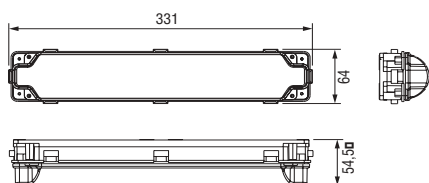

Emergency Luminaire STYLE 21011 CG-S, 21011

21011 CG-S
with clear IP 54 cover

Dimensions (mm)

**Polar curve 21011 CG-S
with clear cover IP 54**

Technical data

21011 CG-S, 21011

Luminous flux ... ϵ ... n at the end of rated operating time	75 %
Enclosure material	Polycarbonate
Weight incl. cover	0,6 kg
Enclosure colour	Grey
Type of mounting	Wall and ceiling mounting
Connection terminals	Loop terminals 3 x 2.5 mm ²
Dimensions (mm) (L x H x D)	331 x 64 x 54.5
Voltage range	230 V 50/60 Hz, 220 V DC +25/-20%
Current consumption (220 V battery)	30 mA
Power consumption	16 VA
Permissible temperature range	-10°C to + 40°C
Lamp	8 W/T16, 450 lm
Insulation class	II
Degree of protection	IP 54

Ordering details

Type	Scope of supply	Order No.
21011 CG-S	Luminaire enclosure with IP 54 cover, with quick-mounting set, with CEWA GUARD monitoring and 20 digit address switch	4 0071 348 160
21011	Luminaire enclosure with IP 54 cover, with quick-mounting set	4 0071 348 575

Accessories

Accessories see page 1/20

Lighting engineering (with 8 W/T16, 450 lm lamp)

Measuring level: 0.02 m, incl. 25 % ageing factor

Engineering help 21011 CG-S with IP 54 cover for $E = 1.25 \text{ lx} / 0.625 \text{ lx}$