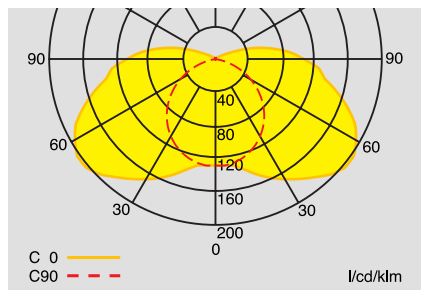

Emergency Luminaire STYLE 21011 CG-S, 21011

21011 CG-S
with clear IP 54 cover

Dimensions (mm)

**Polar curve 21011 CG-S
with clear cover IP 54**

Technical data

21011 CG-S, 21011

Luminous flux ... ϵ ... n at the end of rated operating time	75 %
Enclosure material	Polycarbonate
Weight incl. cover	0,6 kg
Enclosure colour	Grey
Type of mounting	Wall and ceiling mounting
Connection terminals	Loop terminals 3 x 2.5 mm ²
Dimensions (mm) (L x H x D)	331 x 64 x 54.5
Voltage range	230 V 50/60 Hz, 220 V DC +25/-20%
Current consumption (220 V battery)	30 mA
Power consumption	16 VA
Permissible temperature range	-10°C to + 40°C
Lamp	8 W/T16, 450 lm
Insulation class	II
Degree of protection	IP 54

Ordering details

Type	Scope of supply	Order No.
21011 CG-S	Luminaire enclosure with IP 54 cover, with quick-mounting set, with CEWA GUARD monitoring and 20 digit address switch	4 0071 348 160
21011	Luminaire enclosure with IP 54 cover, with quick-mounting set	4 0071 348 575

Accessories

Accessories see page 1/20

Lighting engineering (with 8 W/T16, 450 lm lamp)

Measuring level: 0.02 m, incl. 25 % ageing factor

Engineering help 21011 CG-S with IP 54 cover for $E = 1.25 \text{ lx} / 0.625 \text{ lx}$